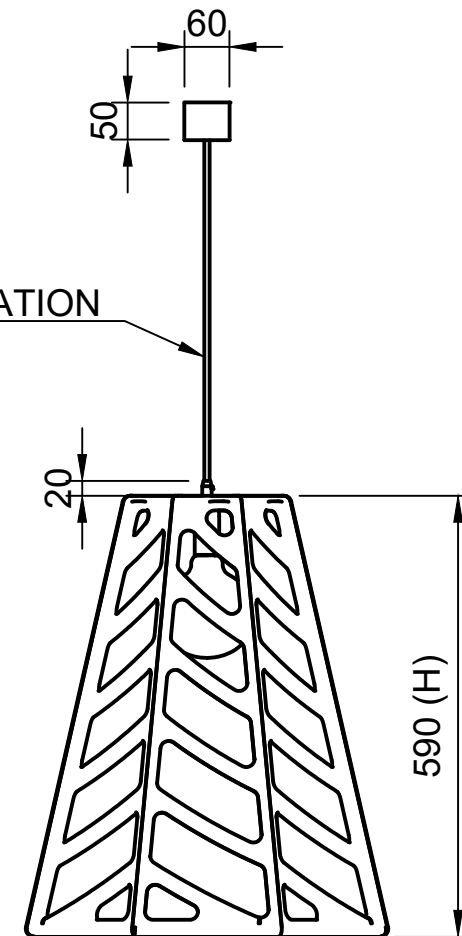

TOP VIEW

BOTTOM VIEW

DROP HEIGHT TO CLIENT SPECIFICATION

DAVID KRYNAUW DESIGN

© 2023 David Krynauw Design (PTY) LTD.

The information contained in this drawing is the sole property of David Krynauw Design (PTY) LTD. Unauthorised reproduction, distribution, or modification is prohibited. Use at your own risk; David Krynauw Design (PTY) LTD assumes no liability for any damages arising from the use of these drawings. Any reproduction in part or as a whole without written permission from David Krynauw Design (PTY) LTD is prohibited.

PRODUCT OVERVIEW

J_SP - JOBURG SPIRAL PENDANT

2023/10/05

1:10

*All dimensions in millimeters - mm